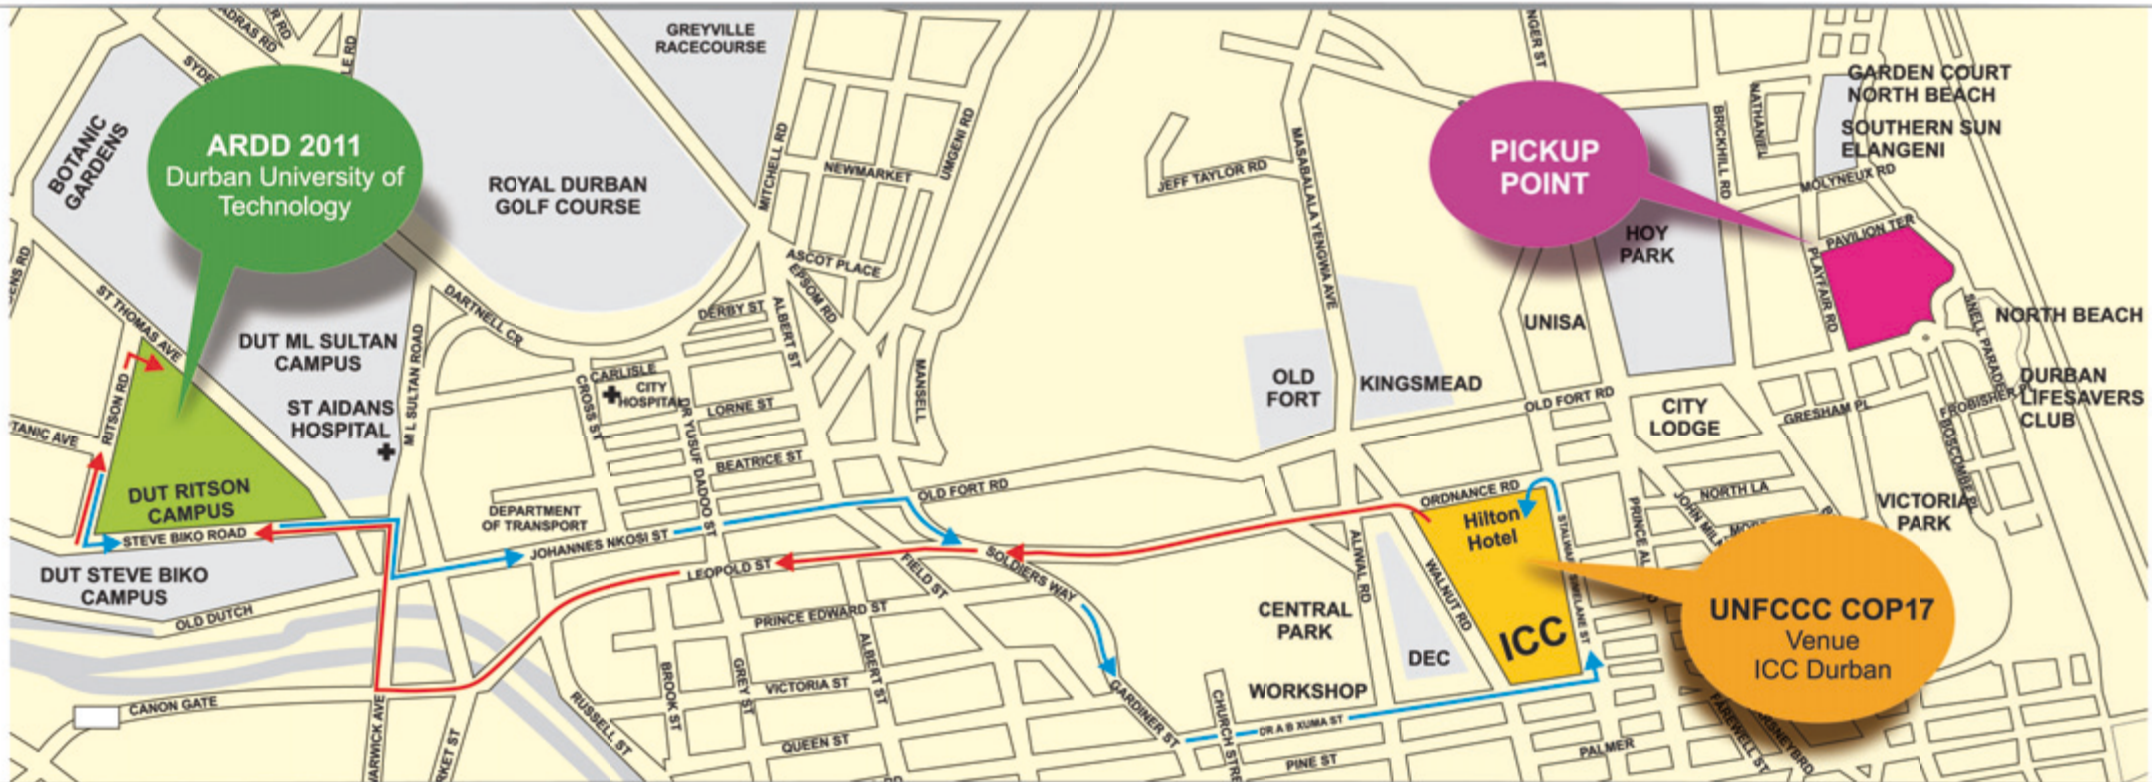

Direction map to DUT Ritson Campus (ARDD 2011 venue)

Driving directions to Durban University Technology

 ICC Durban (Pty) Ltd, 45 Bram Fischer Road
Durban 4001 - 031 360 1000

1. Head west on Bram Fischer Rd toward Walnut Rd
2. Continue onto David Webster St/R102
3. Slight left to stay on David Webster St/R102
Continue to follow R102
4. Turn right onto Market St
5. Turn right onto Julius Nyerere St/R102
6. Continue onto Centenary Rd
7. Turn left onto Steve Biko Rd
8. Turn right onto Ritson Rd

 Durban University of Technology
41 Centenary Road - Durban 4001

From Ritson Hall to ICC 

From ICC to Ritson Hall 

 PICKUP POINT